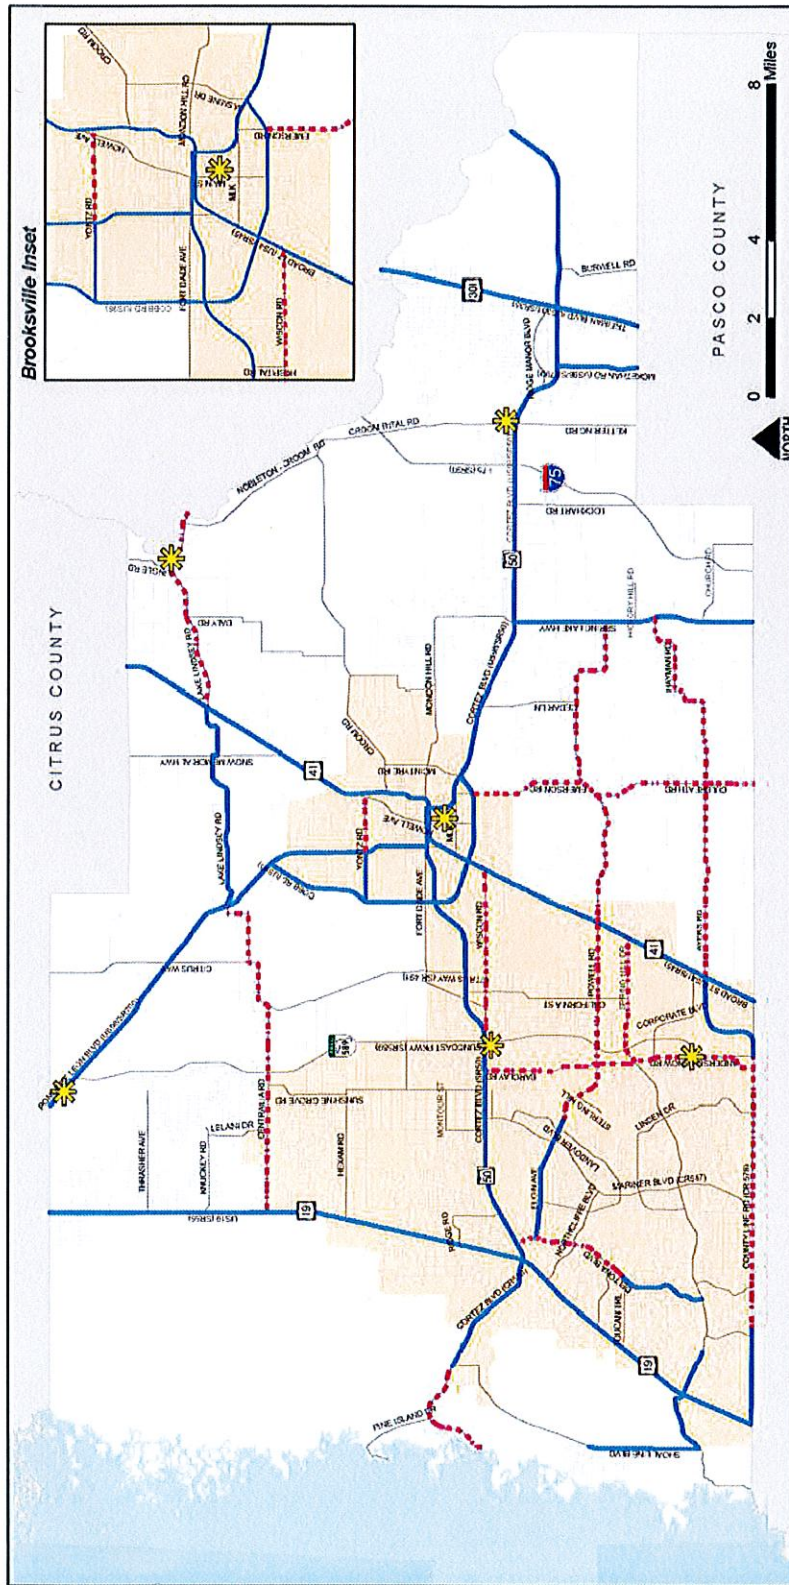

MAP C: Hernando County Bicycle Facilities Map

Legend

- Paved Shoulder, Existing or complete within next 5 years
- - - Future Paved Shoulder, complete beyond 5 years
- Trailheads
- Urban Area

Data Source: Hernando County Shapefile
Data Projection: NAD_1983_StatePlane_Florida_West_FIPS_0502_Feet

Tindale MPO
Oliver