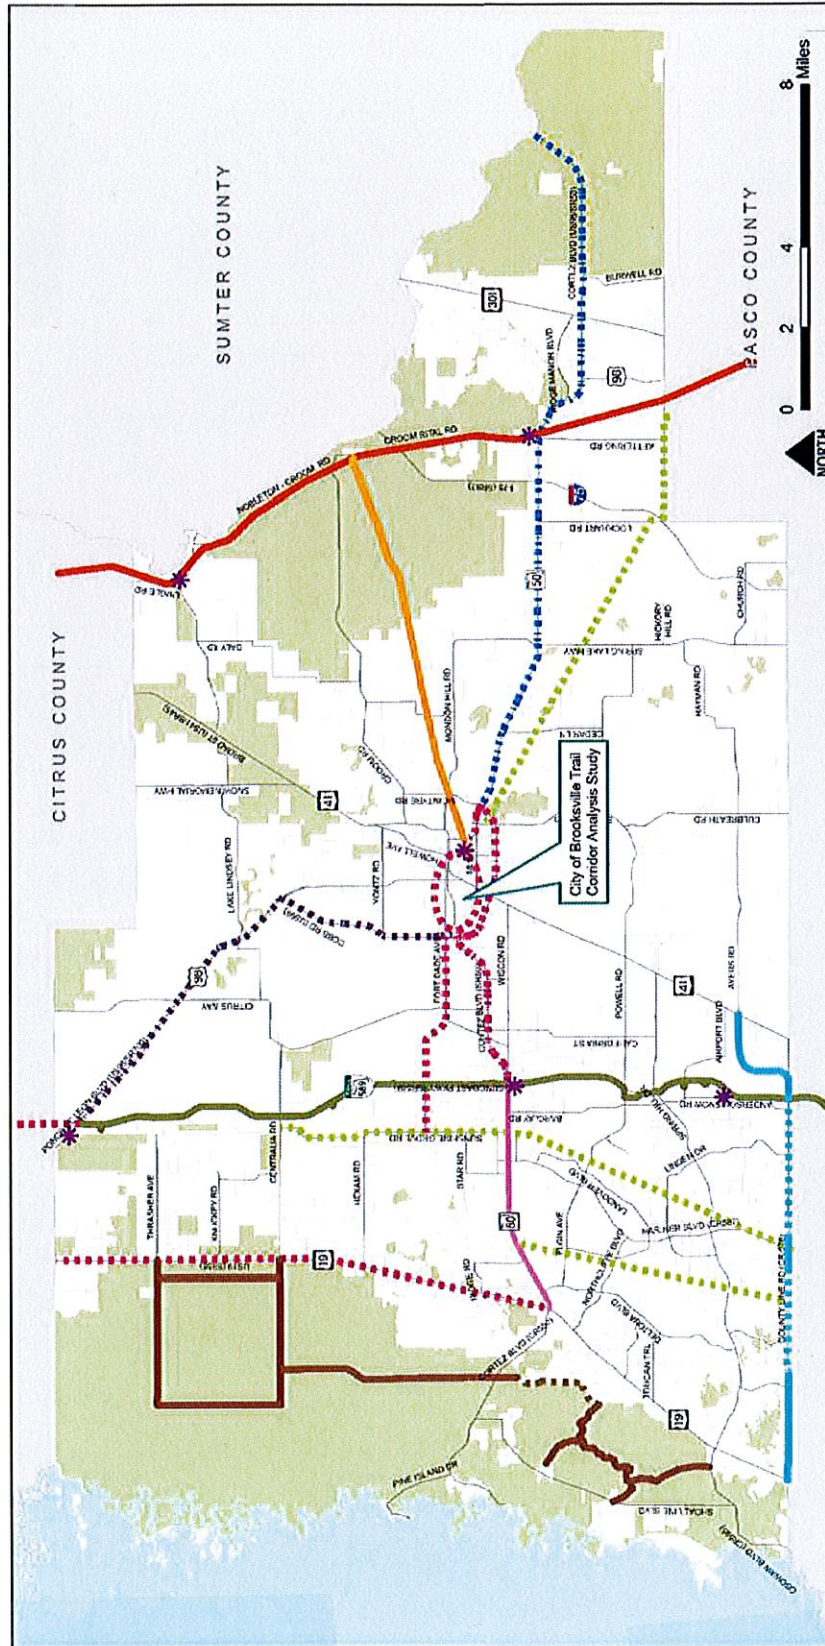

# MAP E: Hernando County Multi-Use Trail Facilities Map

**Legend**

- \* Trailheads (with parking)
- Withlacoochee State Trail (Regional)
- Suncoast Trail (Regional)
- County Line Trail
- Good Neighbor Trail (Regional)
- Unpaved coastal trail network
- Name TBD, under construction by FDOT
- Planned SR 50 Connector
- Planned Ponce de Leon Trail
- Planned Powertine Trails
- Planned - County Line Trail
- Planned unpaved coastal trail network
- Name TBD, planned trail/study

**Tindale Oliver**  
MP  
Map & Planning

Data Source: Hernando County, 2014  
 Data Projection: NAD\_1983\_StatePlane\_Florida\_Web\_FIPS\_0602\_Fort